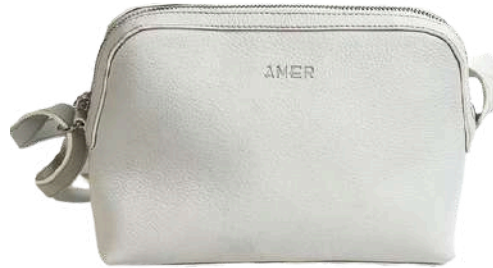

## Tote Bag

Dimensions: 43 x 34 x 10 cm

Logo stamp include

\*Please ask for our available leather

## Small Tote Bag

Dimensions: 35 x 24 x 11 cm  
Logo stamp include

\*Please ask for our available leather

## Crossbody Bag

Dimensions: 25 x 18 cm  
Logo stamp included

\*Please ask for our available leather